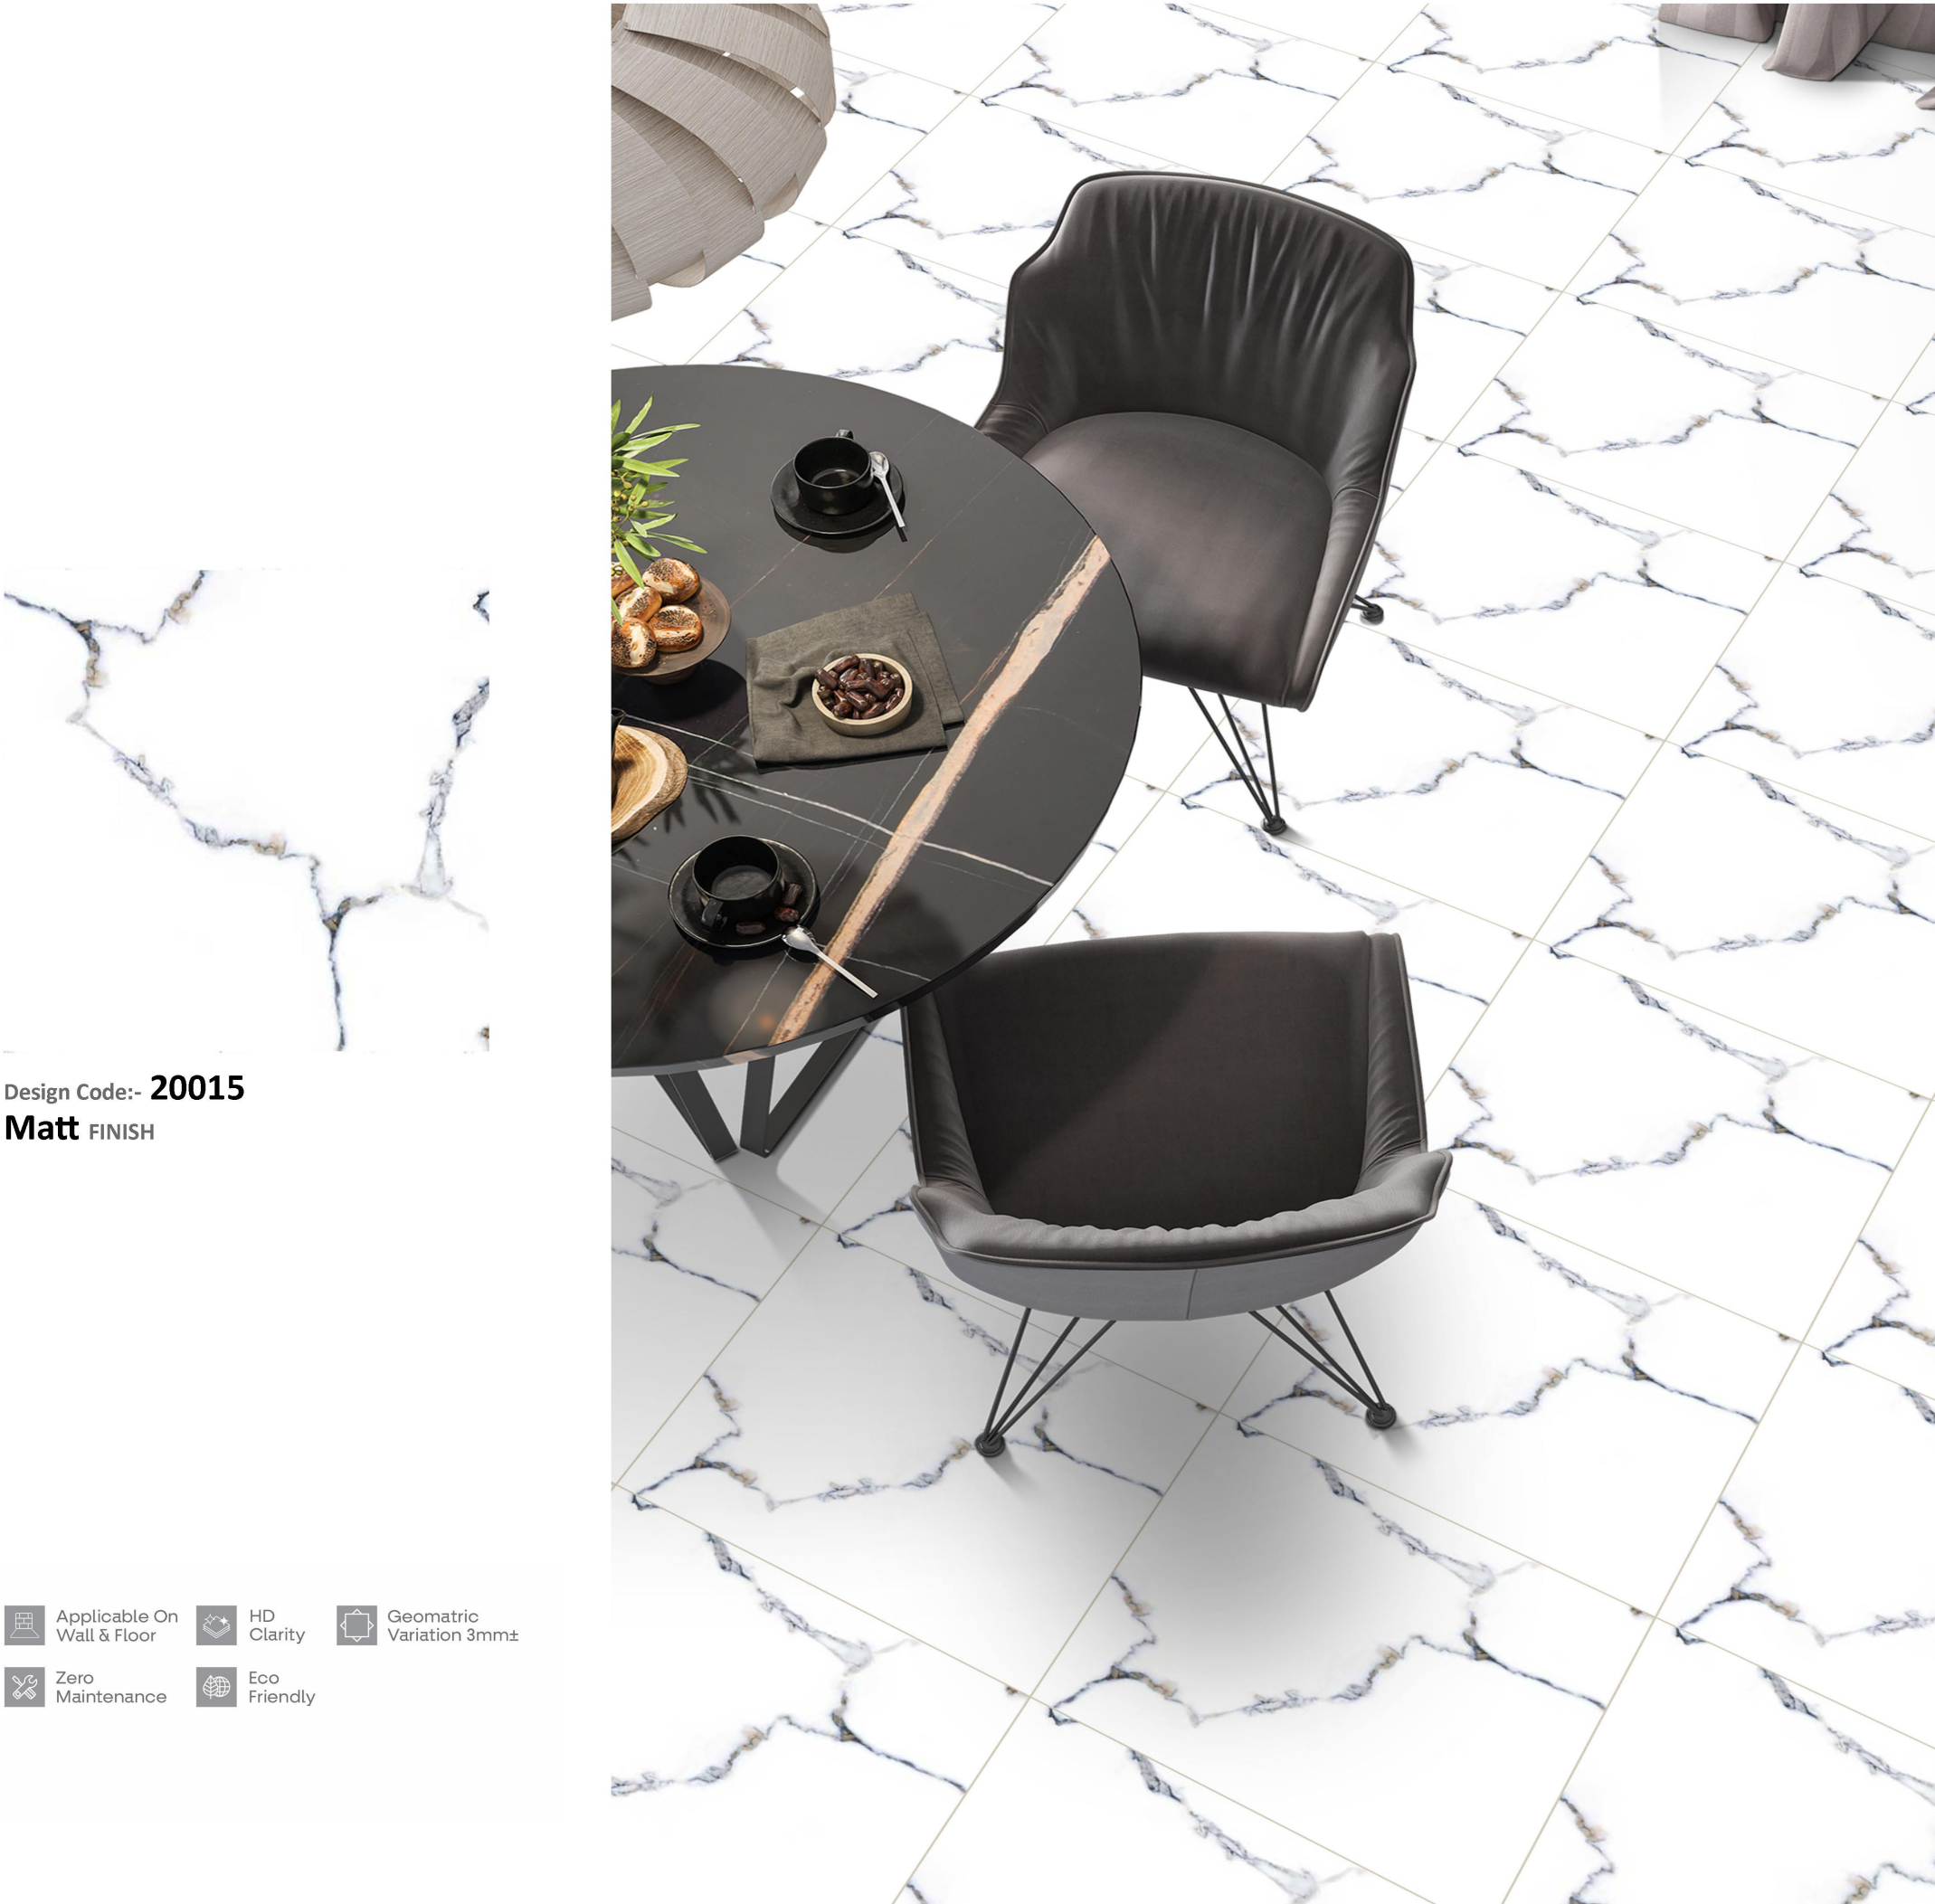

Design Code:- **20013**
Matt FINISH

-  Applicable On Wall & Floor
-  HD Clarity
-  Geometric Variation 3mm±
-  Zero Maintenance
-  Eco Friendly

Design Code:- **20014**
Matt FINISH

-  Applicable On Wall & Floor
-  HD Clarity
-  Geometric Variation 3mm±
-  Zero Maintenance
-  Eco Friendly